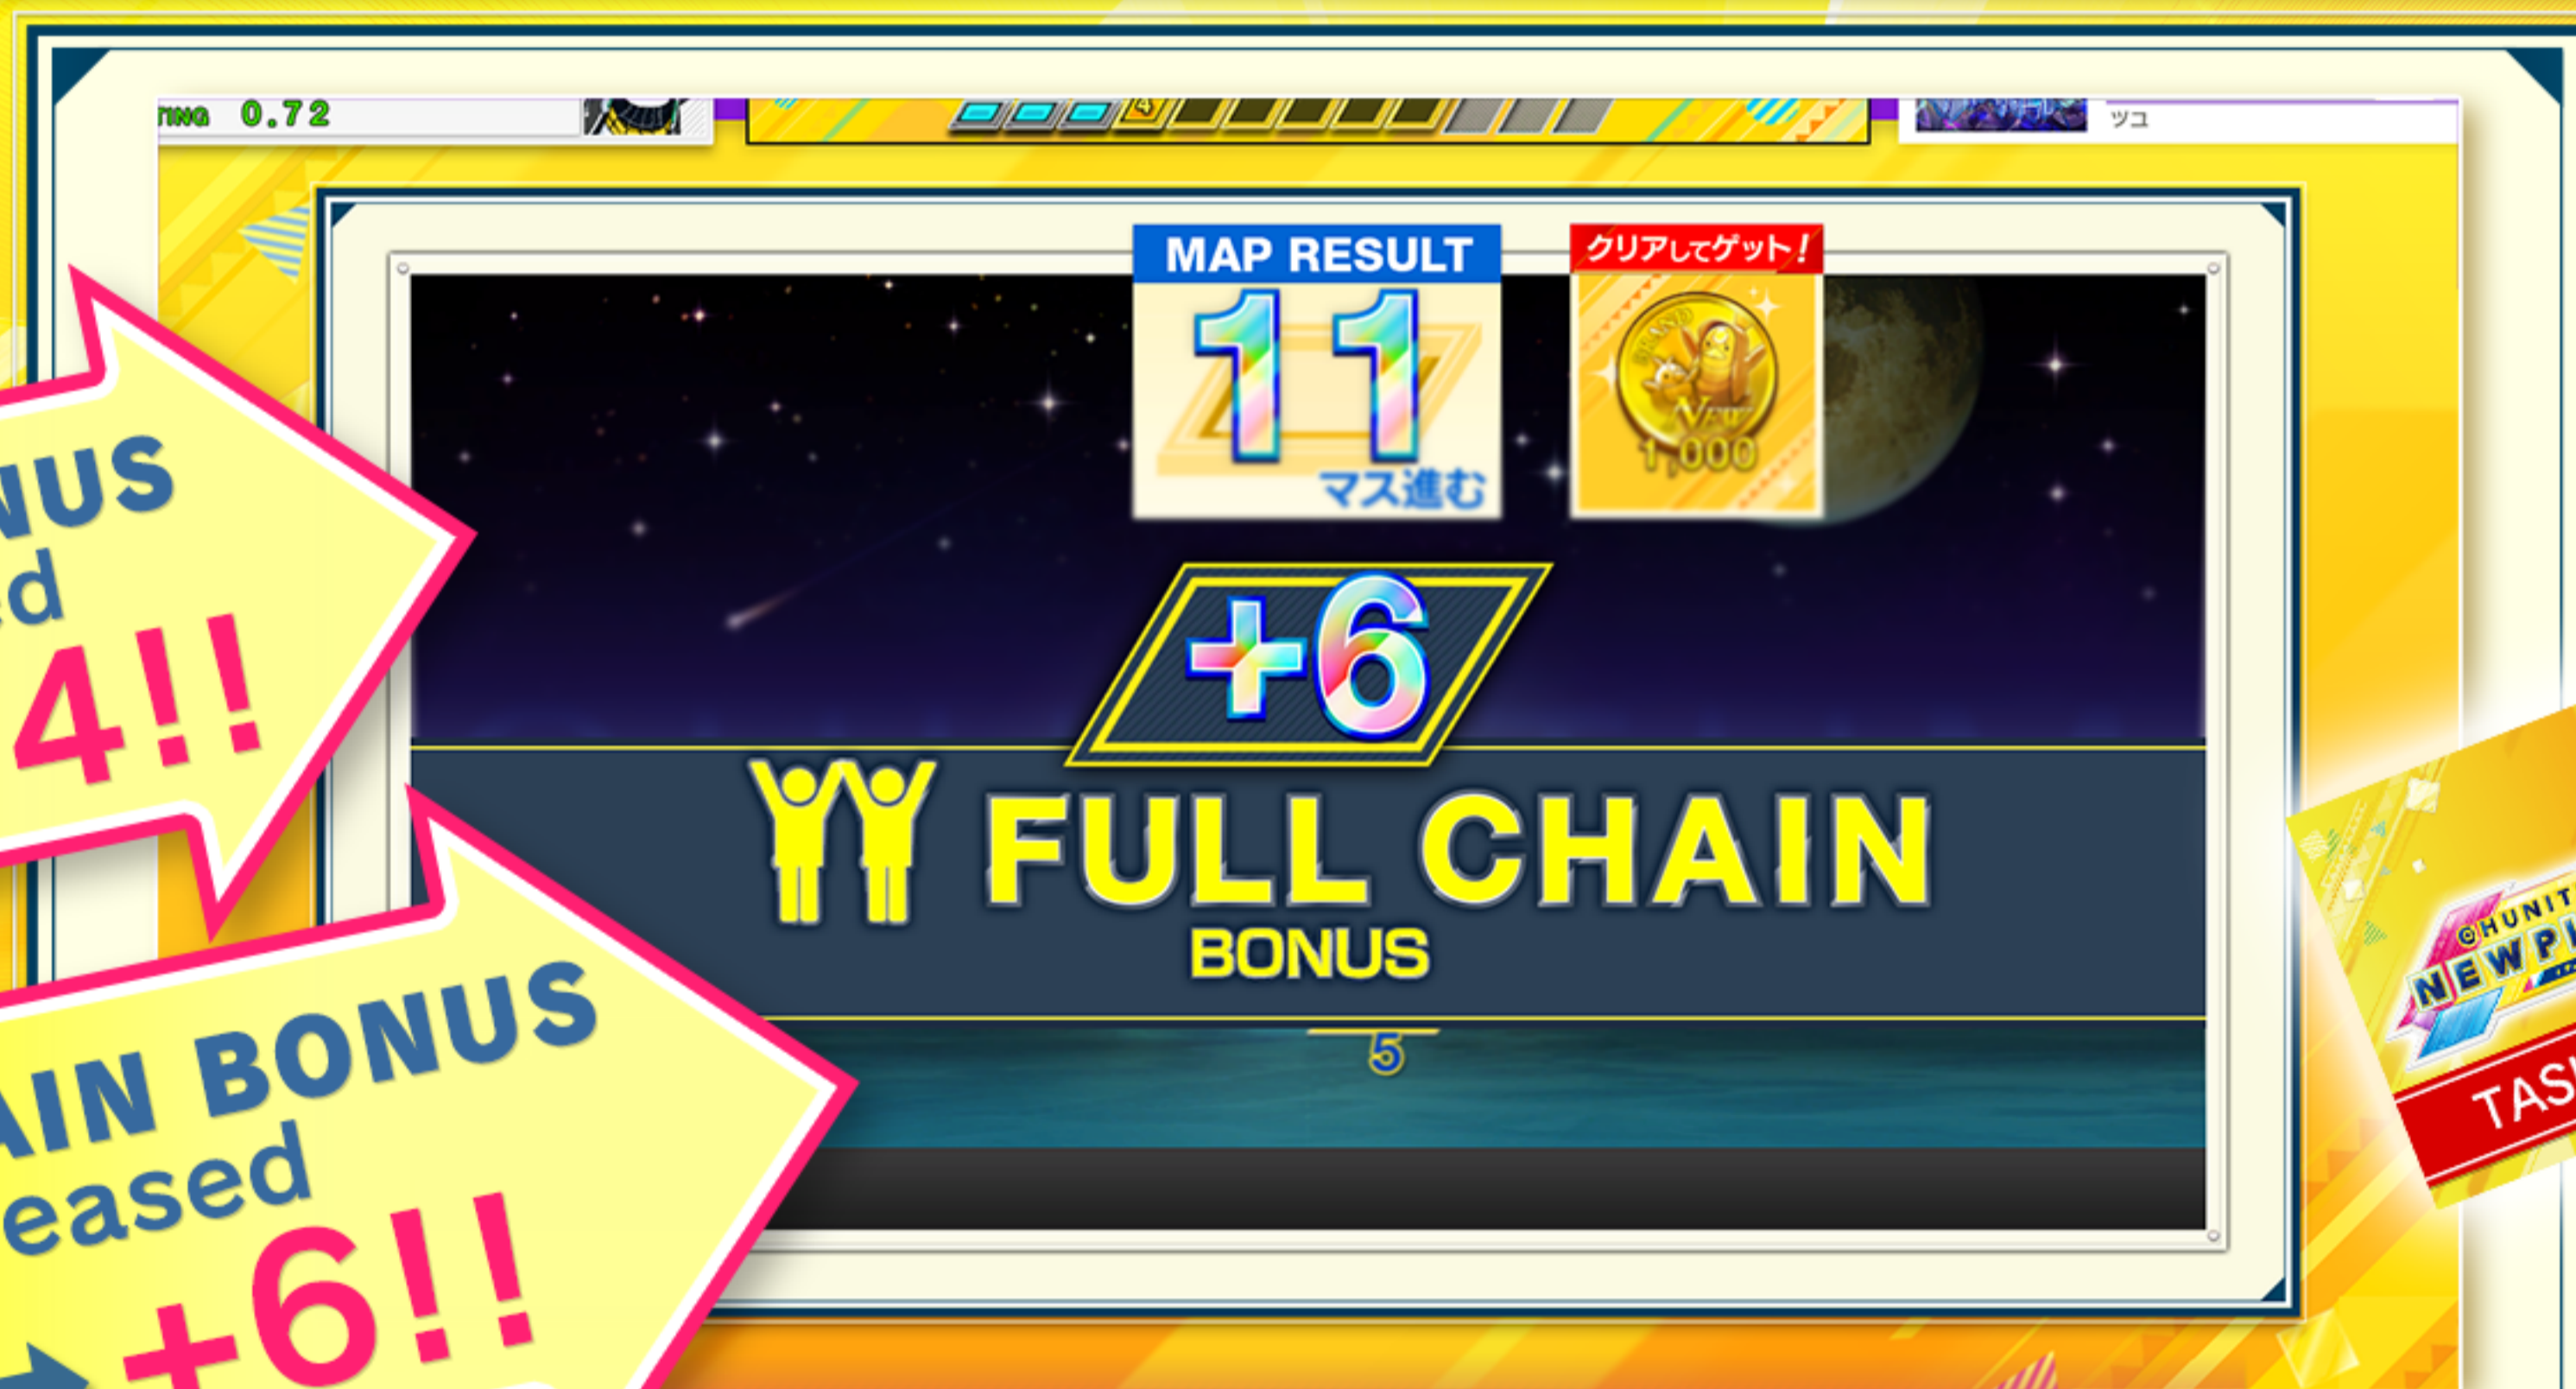

International ver.

CHAIN bonus increase!

Lift song select restriction in C-to-C play!

CHAIN BONUS
increased

+2 → +4!!

FULL CHAIN BONUS
increased

+3 → +6!!

From now on, you can select
the songs which your friends
not yet owned!